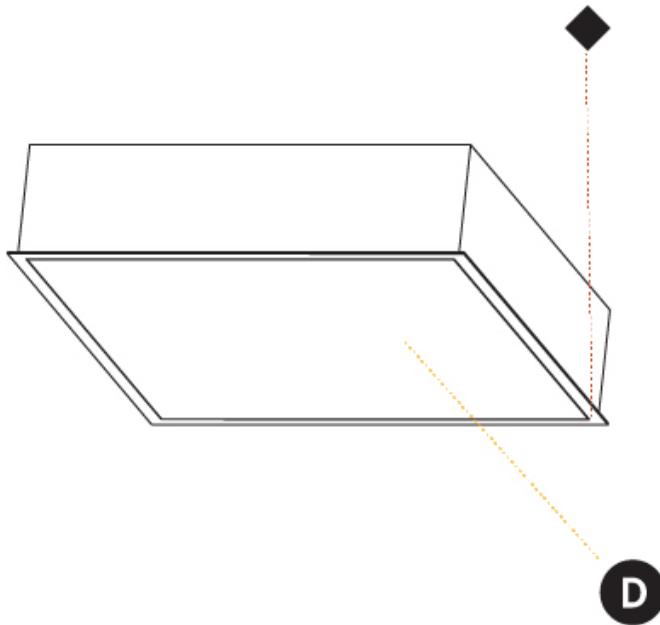

A37737-

PROJECT	_____
TYPE	_____
SPECIFIER	_____
QUANTITY	_____
DATE	_____

A